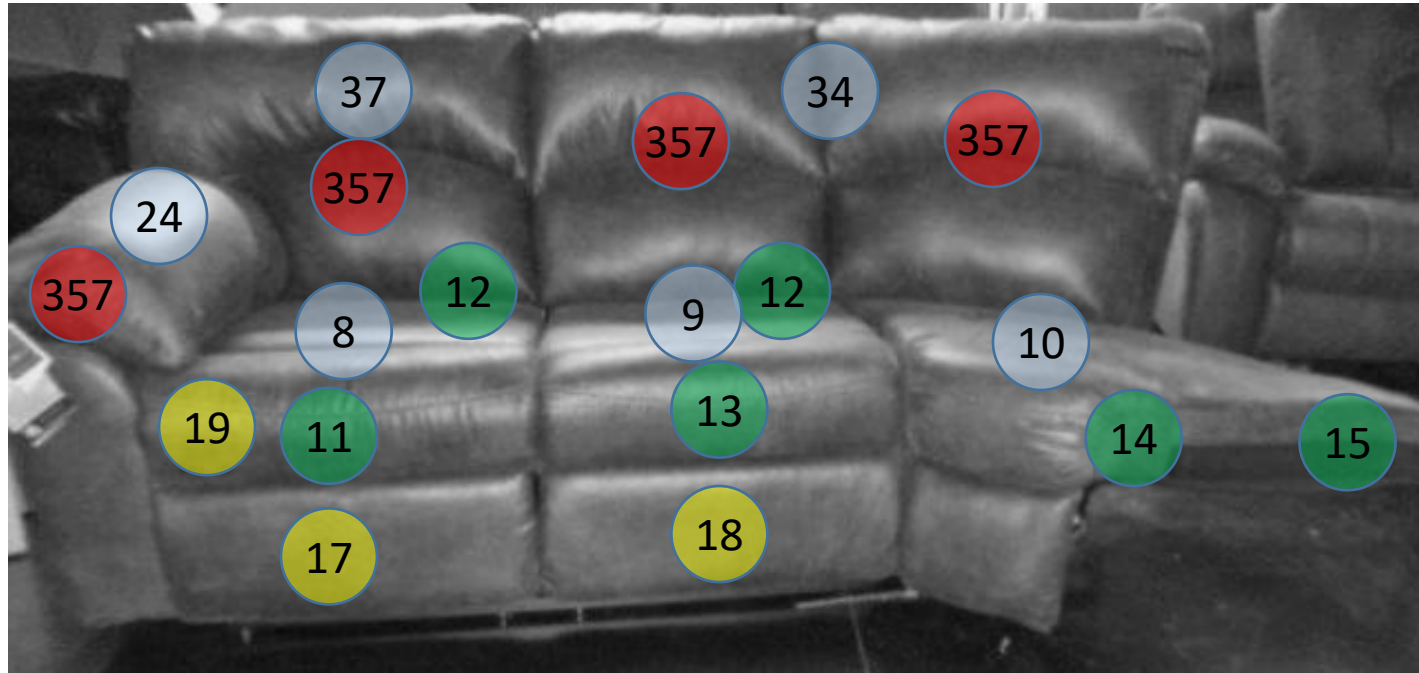

2780248

Call Out	Description
● (Red)	Blown Fiber
● (Yellow)	Cushion Chaise Pad - top Pad
● (Green)	Cushion Foam
● (Light Blue)	KD Component
● (Light Blue)	Cover

For more RPs' information, please see the following page.

425

396

361

108

365

101

438

105

134

434

418

**278 SECTIONAL
DIMENSIONS
2 PIECE
CONFIGURATION**