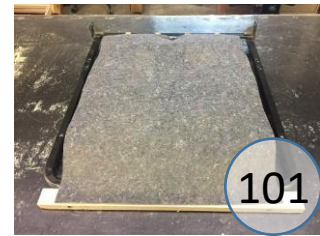

425

396

361

108

365

101

438

105

134

434

418