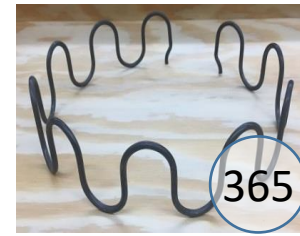

2780248

Call Out	Description
● (Red)	Blown Fiber
● (Yellow)	Cushion Chaise Pad - top Pad
● (Green)	Cushion Foam
● (Light Blue)	KD Component
● (Light Blue)	Cover

For more RPs' information, please see the following page.

425

396

361

108

365

101

438

105

134

434

418

**278 SECTIONAL
DIMENSIONS
2 PIECE
CONFIGURATION**