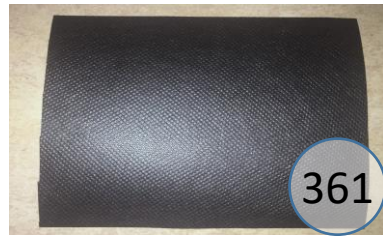

425

396

361

108

365

101

438

105

134

434

418